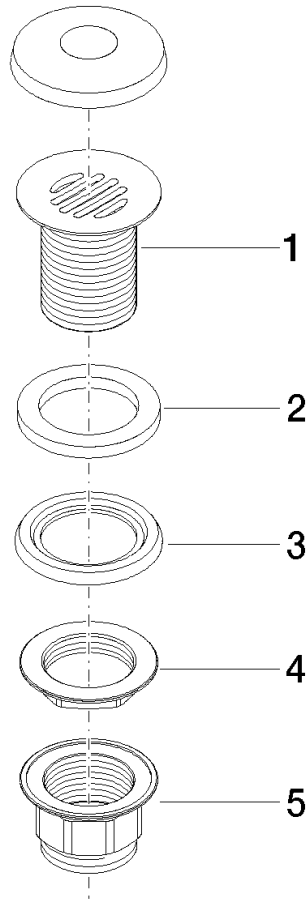

Grated waste 1 1/4" - Brushed Dark Platinum

IMO

10 110 970

Only suitable for sinks without an overflow.

Only suitable for sinks without an overflow.

Fits: IMO, LULU, MADISON, MEM, TARA,
CL.1, LISSÉ, VAIA, META, CYO

	Brushed Dark Platinum	10 110 970-99
	Chrome	10 110 970-00
	Brushed Platinum	10 110 970-06
	Platinum	10 110 970-08
	Durabrand (23kt Gold)	10 110 970-09
	Dark Chrome	10 110 970-19
	Light Gold	10 110 970-26
	Brushed Light Gold	10 110 970-27
	Brushed Durabrand (23kt Gold)	10 110 970-28
	Matte Black	10 110 970-33
	Brushed Bronze	10 110 970-42
	Brushed Champagne (22kt Gold)	10 110 970-46
	Champagne (22kt Gold)	10 110 970-47
	Brushed Chrome	10 110 970-93

Required miscellaneous

Washer NBR 70 39,0 x 29,0 x 2,0 mm - 09 14 05 016 90

Required miscellaneous

Pipe Ø 32 x 0,75 x 110 mm - Brushed Dark Platinum 09 28 23 005-99

10 110 970

10 110 970

Spare parts list

No.	Item Number	Name	Quantity used	Delivery time
1	09 11 01 025-99	cup	1	30
2	09 14 05 039 90	seal	1	2
3	09 14 03 025 90	seal	1	2
4	09 23 10 017 90	nut	1	2
5	09 23 10 020-99	nut	1	30