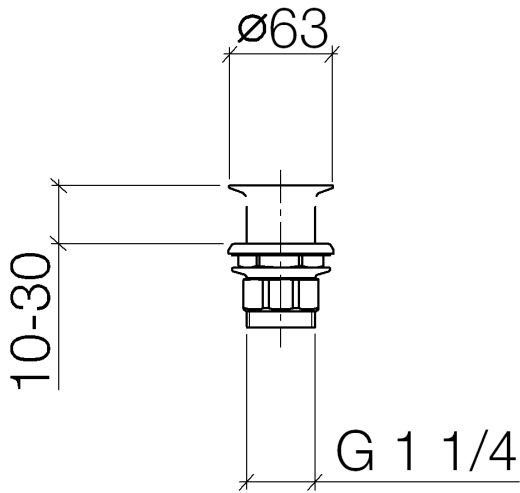

Required miscellaneous

Washer NBR 70 39,0 x 29,0 x 2,0 mm - 09 14 05 016 90

Required miscellaneous

Pipe Ø 32 x 0,75 x 110 mm - Brushed Dark Platinum 09 28 23 005-99

10 110 970

10 110 970

Spare parts list

No.	Item Number	Name	Quantity used	Delivery time
1	09 11 01 025-99	cup	1	30
2	09 14 05 039 90	seal	1	2
3	09 14 03 025 90	seal	1	2
4	09 23 10 017 90	nut	1	2
5	09 23 10 020-99	nut	1	30